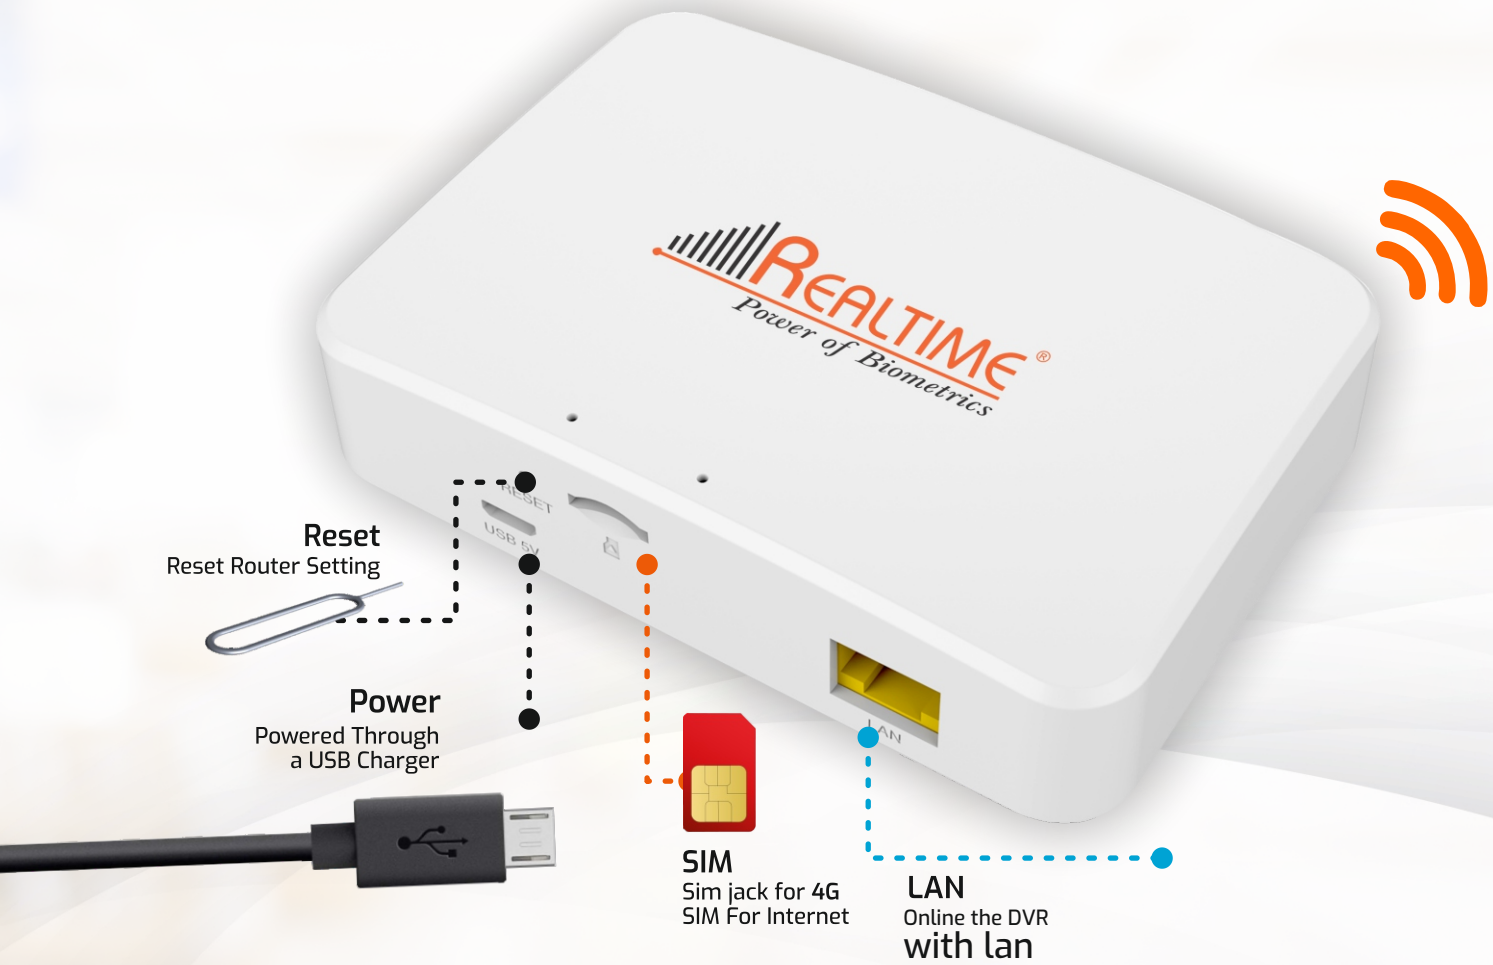

Realtime W7

Reset
Reset Router Setting

Power
Powered Through
a USB Charger

SIM
Sim jack for 4G
SIM For Internet

LAN
Online the DVR
with lan

REALTIME 4G WIFI ROUTER

Make your own WiFi Zone

1 LAN
Port

WIFI

4G
(All SIM
Support)

Without
Antenna

USB
Power
Cable

High
Speed
Internet

For Inquiry : +91 - 8860 8860 86

www.realtimebiometrics.com